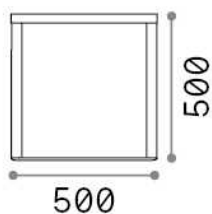

General info

Outdoor - Floor lamps

Ean	8021696300658
Item	IPOSTESI PT H50 NERO
Installation	Floor lamps
Guarantee	5 years
Gross weight	6.26 kg
Volume	0.137853 m ³

Technical info

Net weight	4.94 kg
Insulation class	I
Protection index	IP44
Compliance	CE
Operating temperature	-
Full load efficiency	X
Dimmer	NO, On-Off
Power output	220-240 V AC 50/60 Hz Integrated switch button
Power supply	Separate, included Replaceable (by qualified operators only), electronic

Source info

Integrated source	Integrated LED module
Replaceable source	No
Power	LED 16 W
Emission	Indirect
Max consumption	max 16,00 W
Features LED	LED SMD
CCT LED	3000 K
Duration LED (t. 25°C)	30000 h
CRI	> 80
Light beam	115°
Light beam flux	1800 lm
Useful light flux	1440 lm
Photobiological risk	EXEMPT
Bulb included	1 - E14 OLIVA 4W 3000K CRI80 SATIN